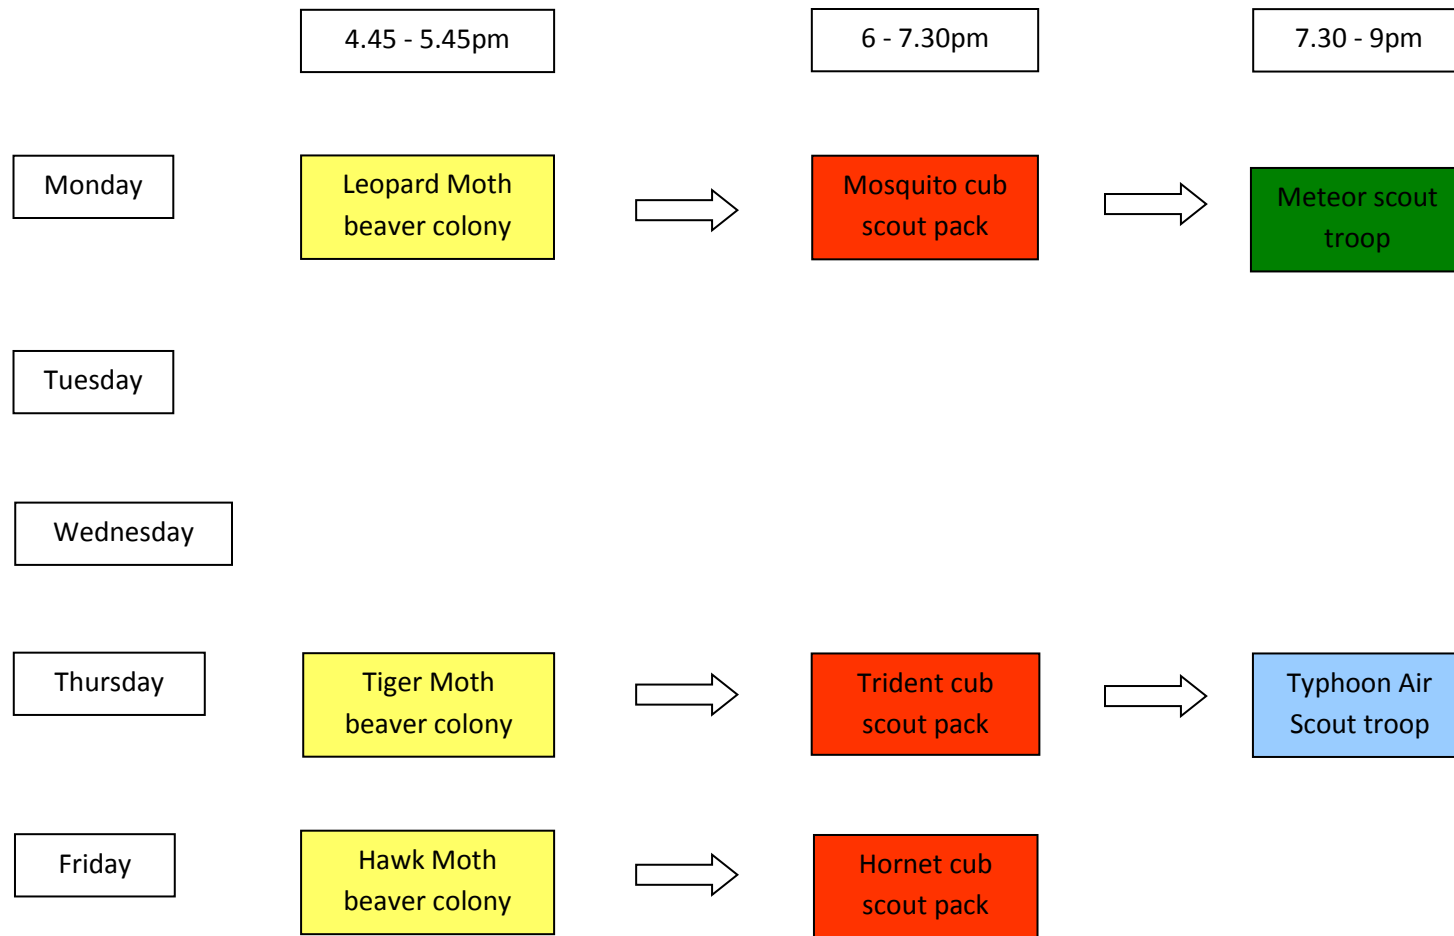

Structure of 100th Elvetham Heath Scout Group

Notes

Flow arrows show the general flow between sections. Hornet cubs choose which scout troop may best suit them.